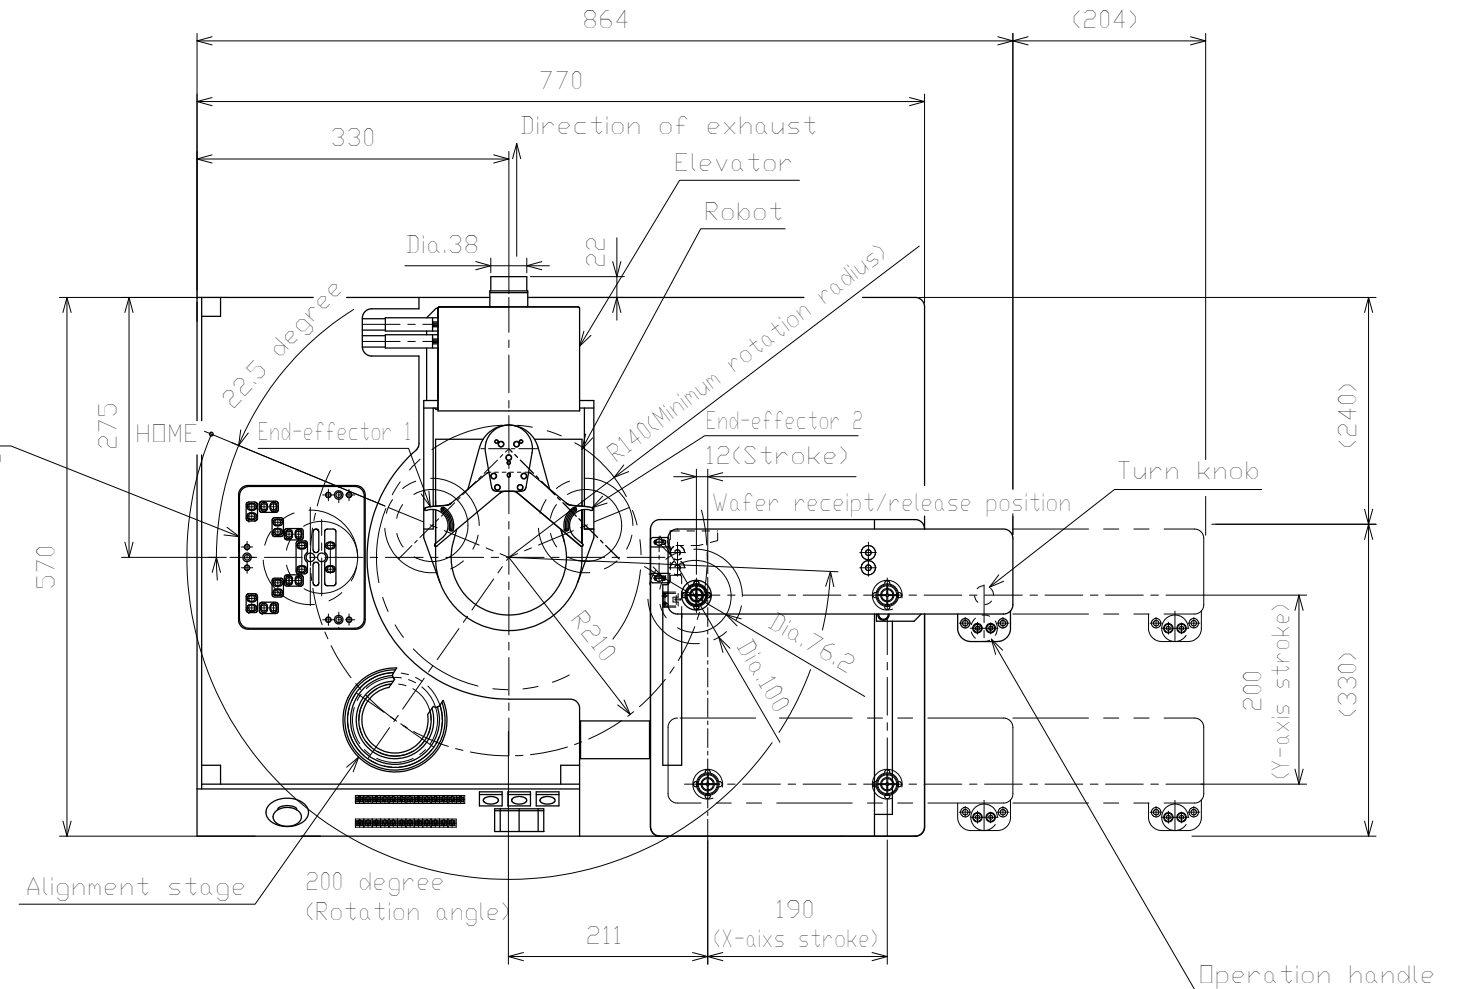

Reference drawing

- \* This drawing may be revised without any advance notification.
- \* When designing the equipment layout based on this drawing, please confirm with JEL in advance.

Panel (Rear side)

Power is supplied from controller.

MODEL 型式	SSY-10000		
ISSUED NO. 管理番号	WJ0204E	SCALE 尺度	1/8