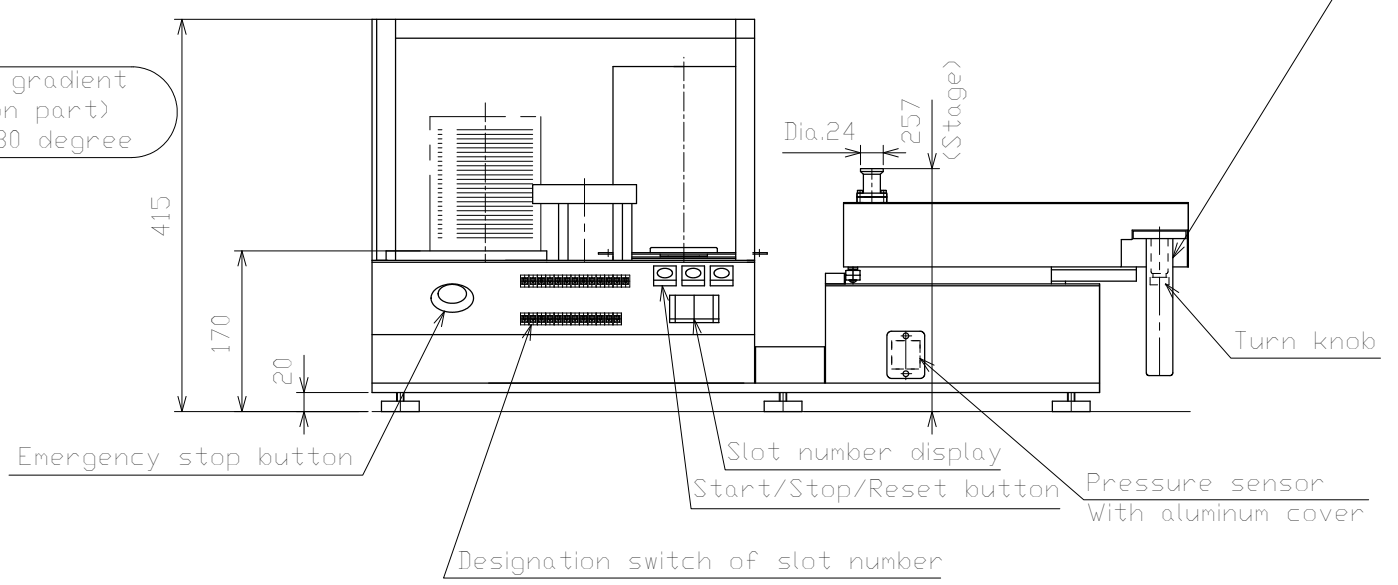

Reference drawing

- \* This drawing may be revised without any advance notification.
- \* When designing the equipment layout based on this drawing, please confirm with JEL in advance.

Panel (Rear side)

Power is supplied from controller.

MODEL 型式	SSY-10000		
ISSUED NO. 管理番号	WJ0204E	SCALE 尺度	1/8