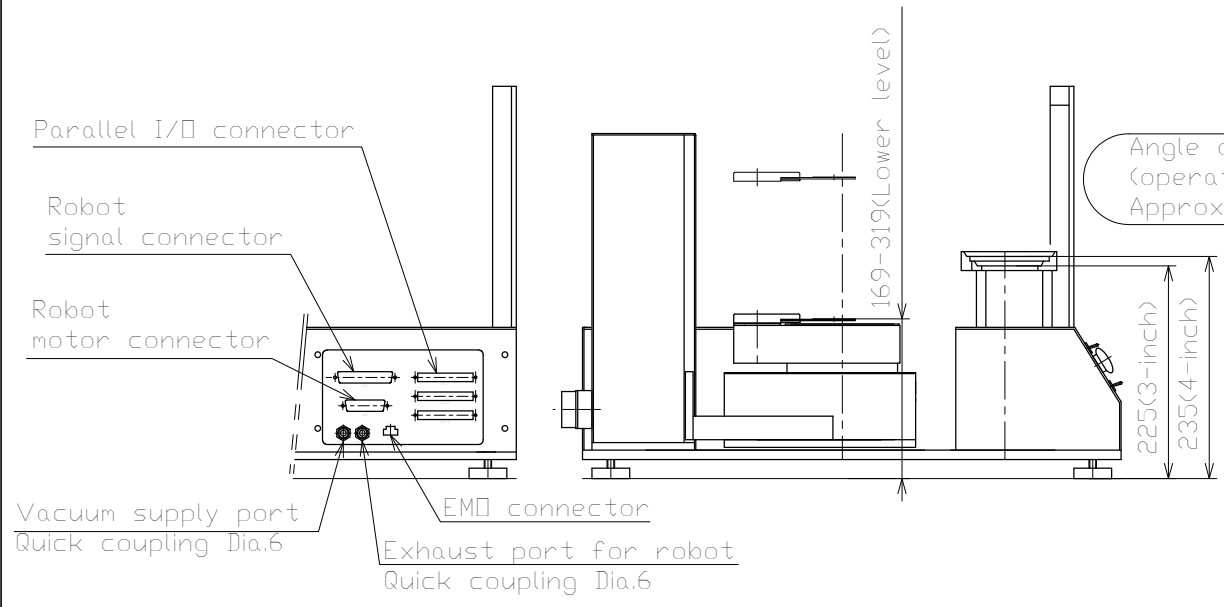

Reference drawing

- \* This drawing may be revised without any advance notification.
- \* When designing the equipment layout based on this drawing, please confirm with JEL in advance.

Panel (Rear side)

Power is supplied from controller.

MODEL 型式	SSY-10000		
ISSUED NO. 管理番号	WJ0204E	SCALE 尺度	1/8