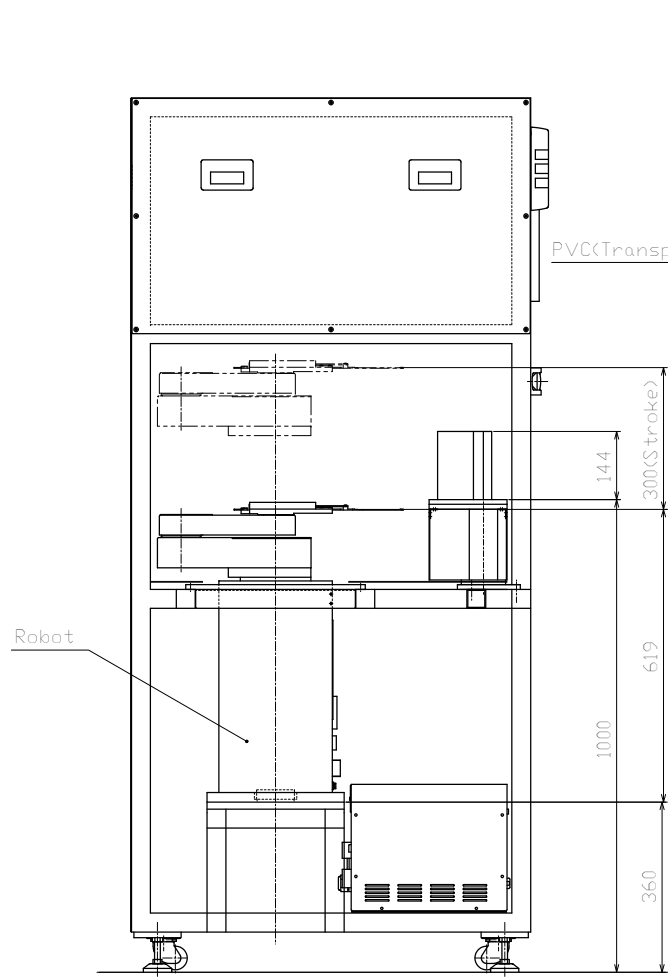

Reference drawing

※ This drawing may be revised without any advance notification.  
 ※ When designing the equipment layout based on this drawing, please confirm with JEL in advance.

MODEL 型式	SSY-10020		
ISSUED NO. 管理番号	WJ0092E	SCALE 尺度	1/8