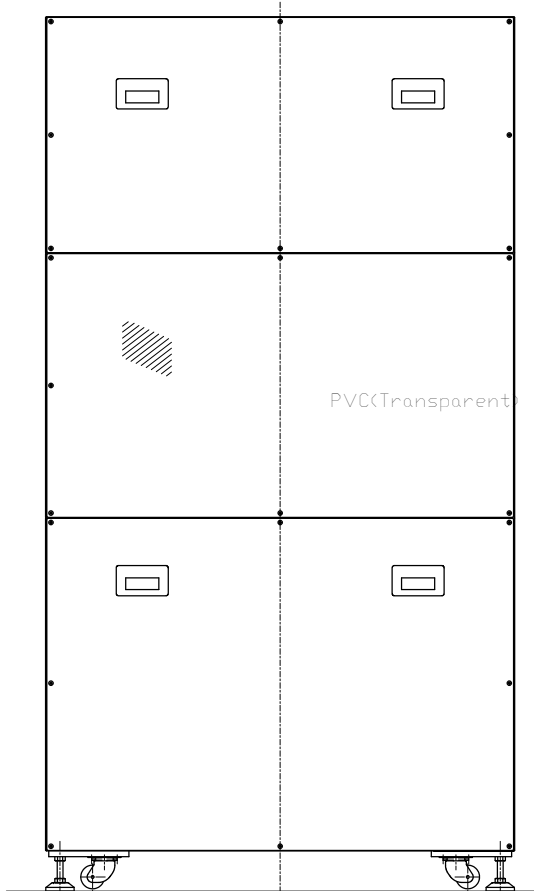

Reference drawing

※ This drawing may be revised without any advance notification.  
 ※ When designing the equipment layout based on this drawing, please confirm with JEL in advance.

MODEL 型式	SSY-10020		
ISSUED NO. 管理番号	WJ0092E	SCALE 尺度	1/8