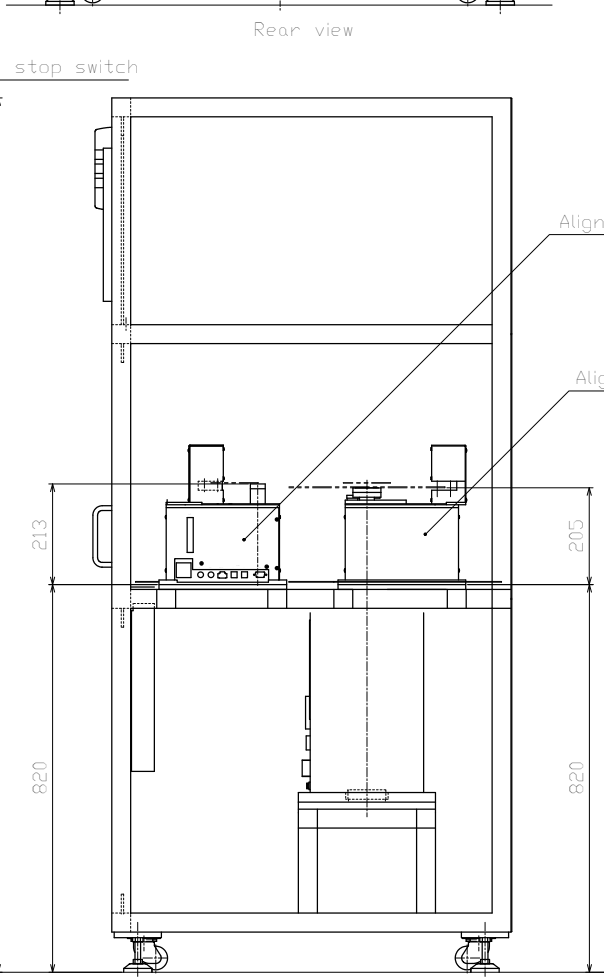

Reference drawing

※ This drawing may be revised without any advance notification.  
 ※ When designing the equipment layout based on this drawing, please confirm with JEL in advance.

MODEL 型式	SSY-10020		
ISSUED NO. 管理番号	WJ0092E	SCALE 尺度	1/8