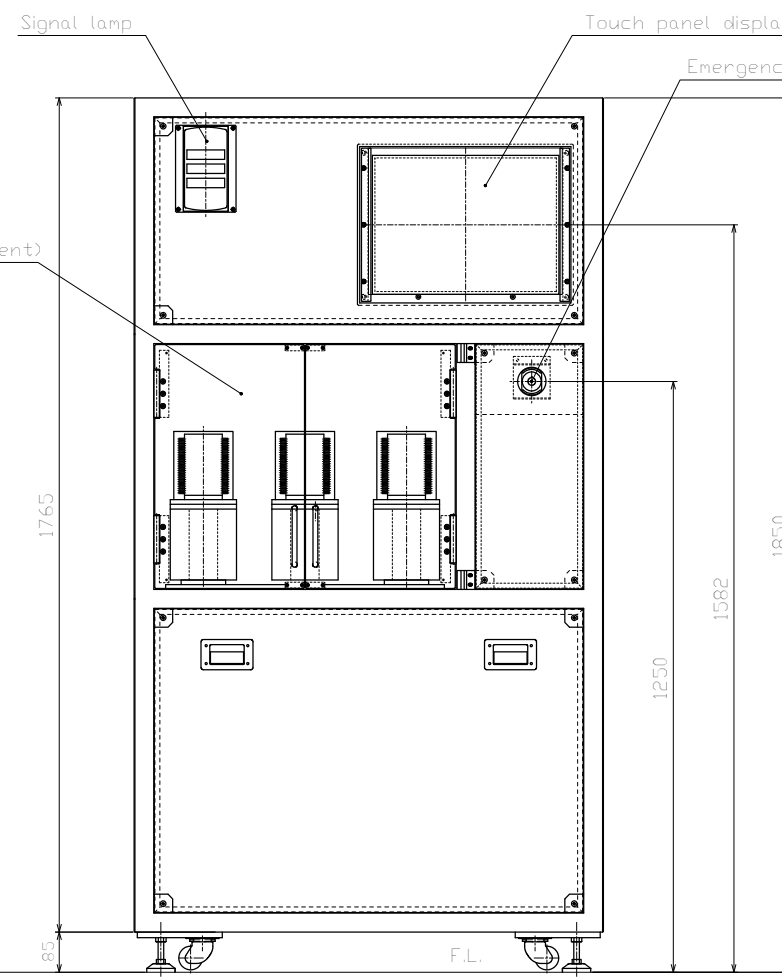

Reference drawing

※ This drawing may be revised without any advance notification.  
 ※ When designing the equipment layout based on this drawing, please confirm with JEL in advance.

MODEL 型式	SSY-10020		
ISSUED NO. 管理番号	WJ0092E	SCALE 尺度	1/8