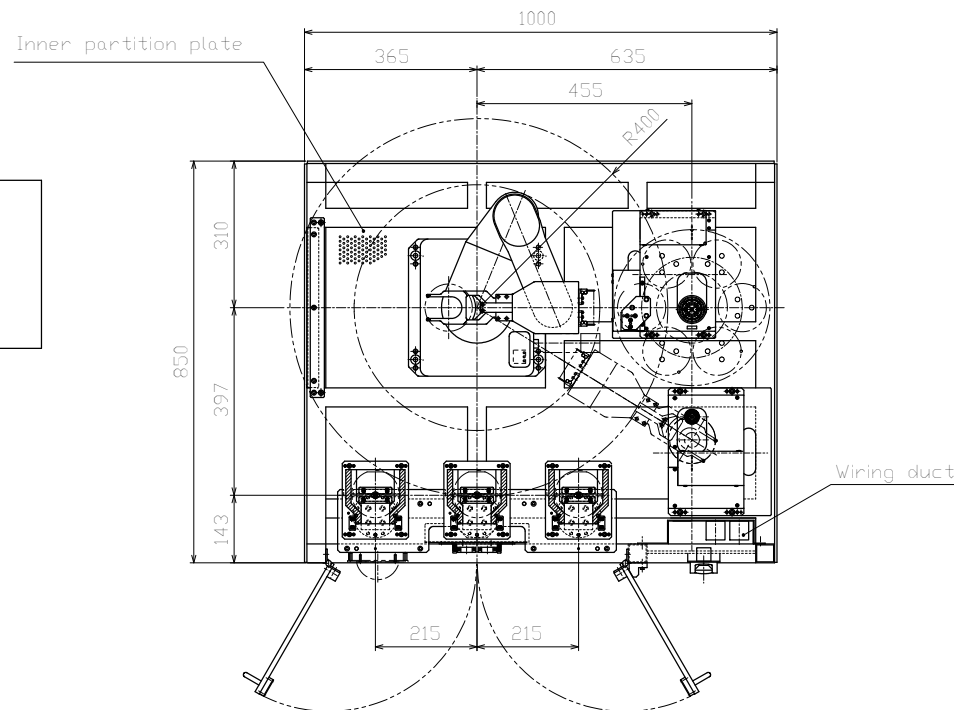

Reference drawing

※ This drawing may be revised without any advance notification.  
 ※ When designing the equipment layout based on this drawing, please confirm with JEL in advance.

MODEL 型式	SSY-10020		
ISSUED NO. 管理番号	WJ0092E	SCALE 尺度	1/8