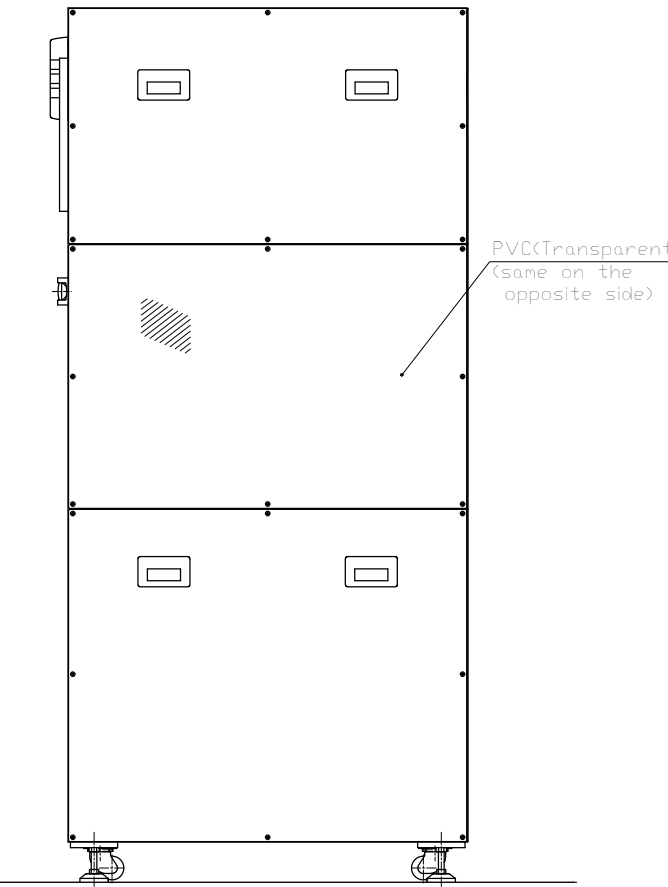

Reference drawing

※ This drawing may be revised without any advance notification.  
 ※ When designing the equipment layout based on this drawing, please confirm with JEL in advance.

MODEL 型式	SSY-10020		
ISSUED NO. 管理番号	WJ0092E	SCALE 尺度	1/8