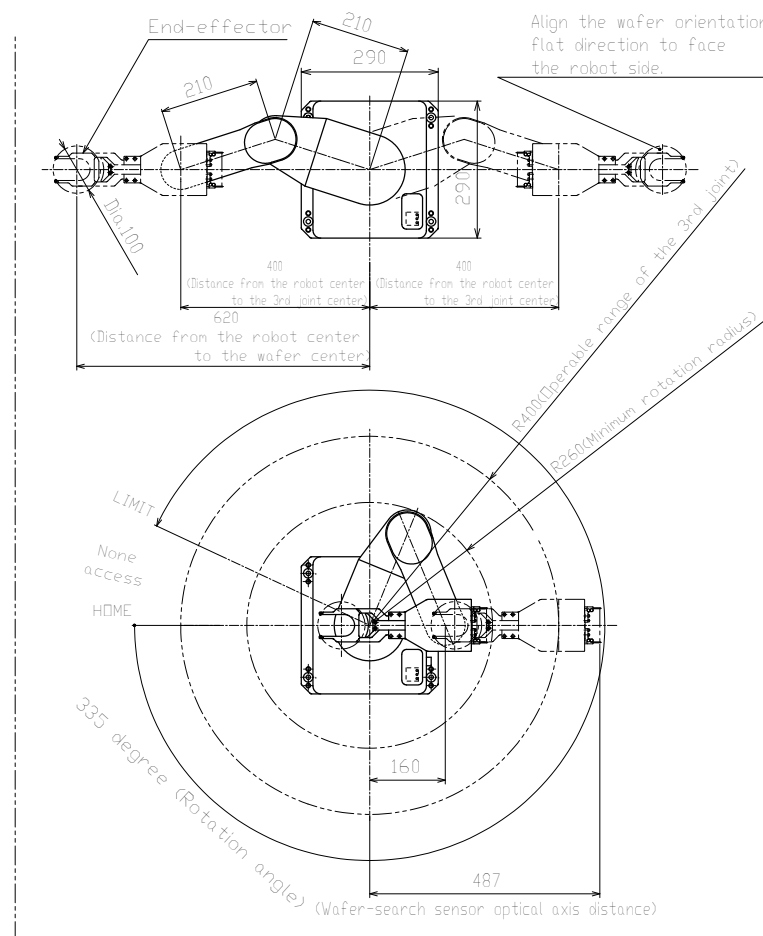

Reference drawing

※ This drawing may be revised without any advance notification.  
 ※ When designing the equipment layout based on this drawing, please confirm with JEL in advance.

MODEL 型式	SSY-10020		
ISSUED NO. 管理番号	WJ0092E	SCALE 尺度	1/8